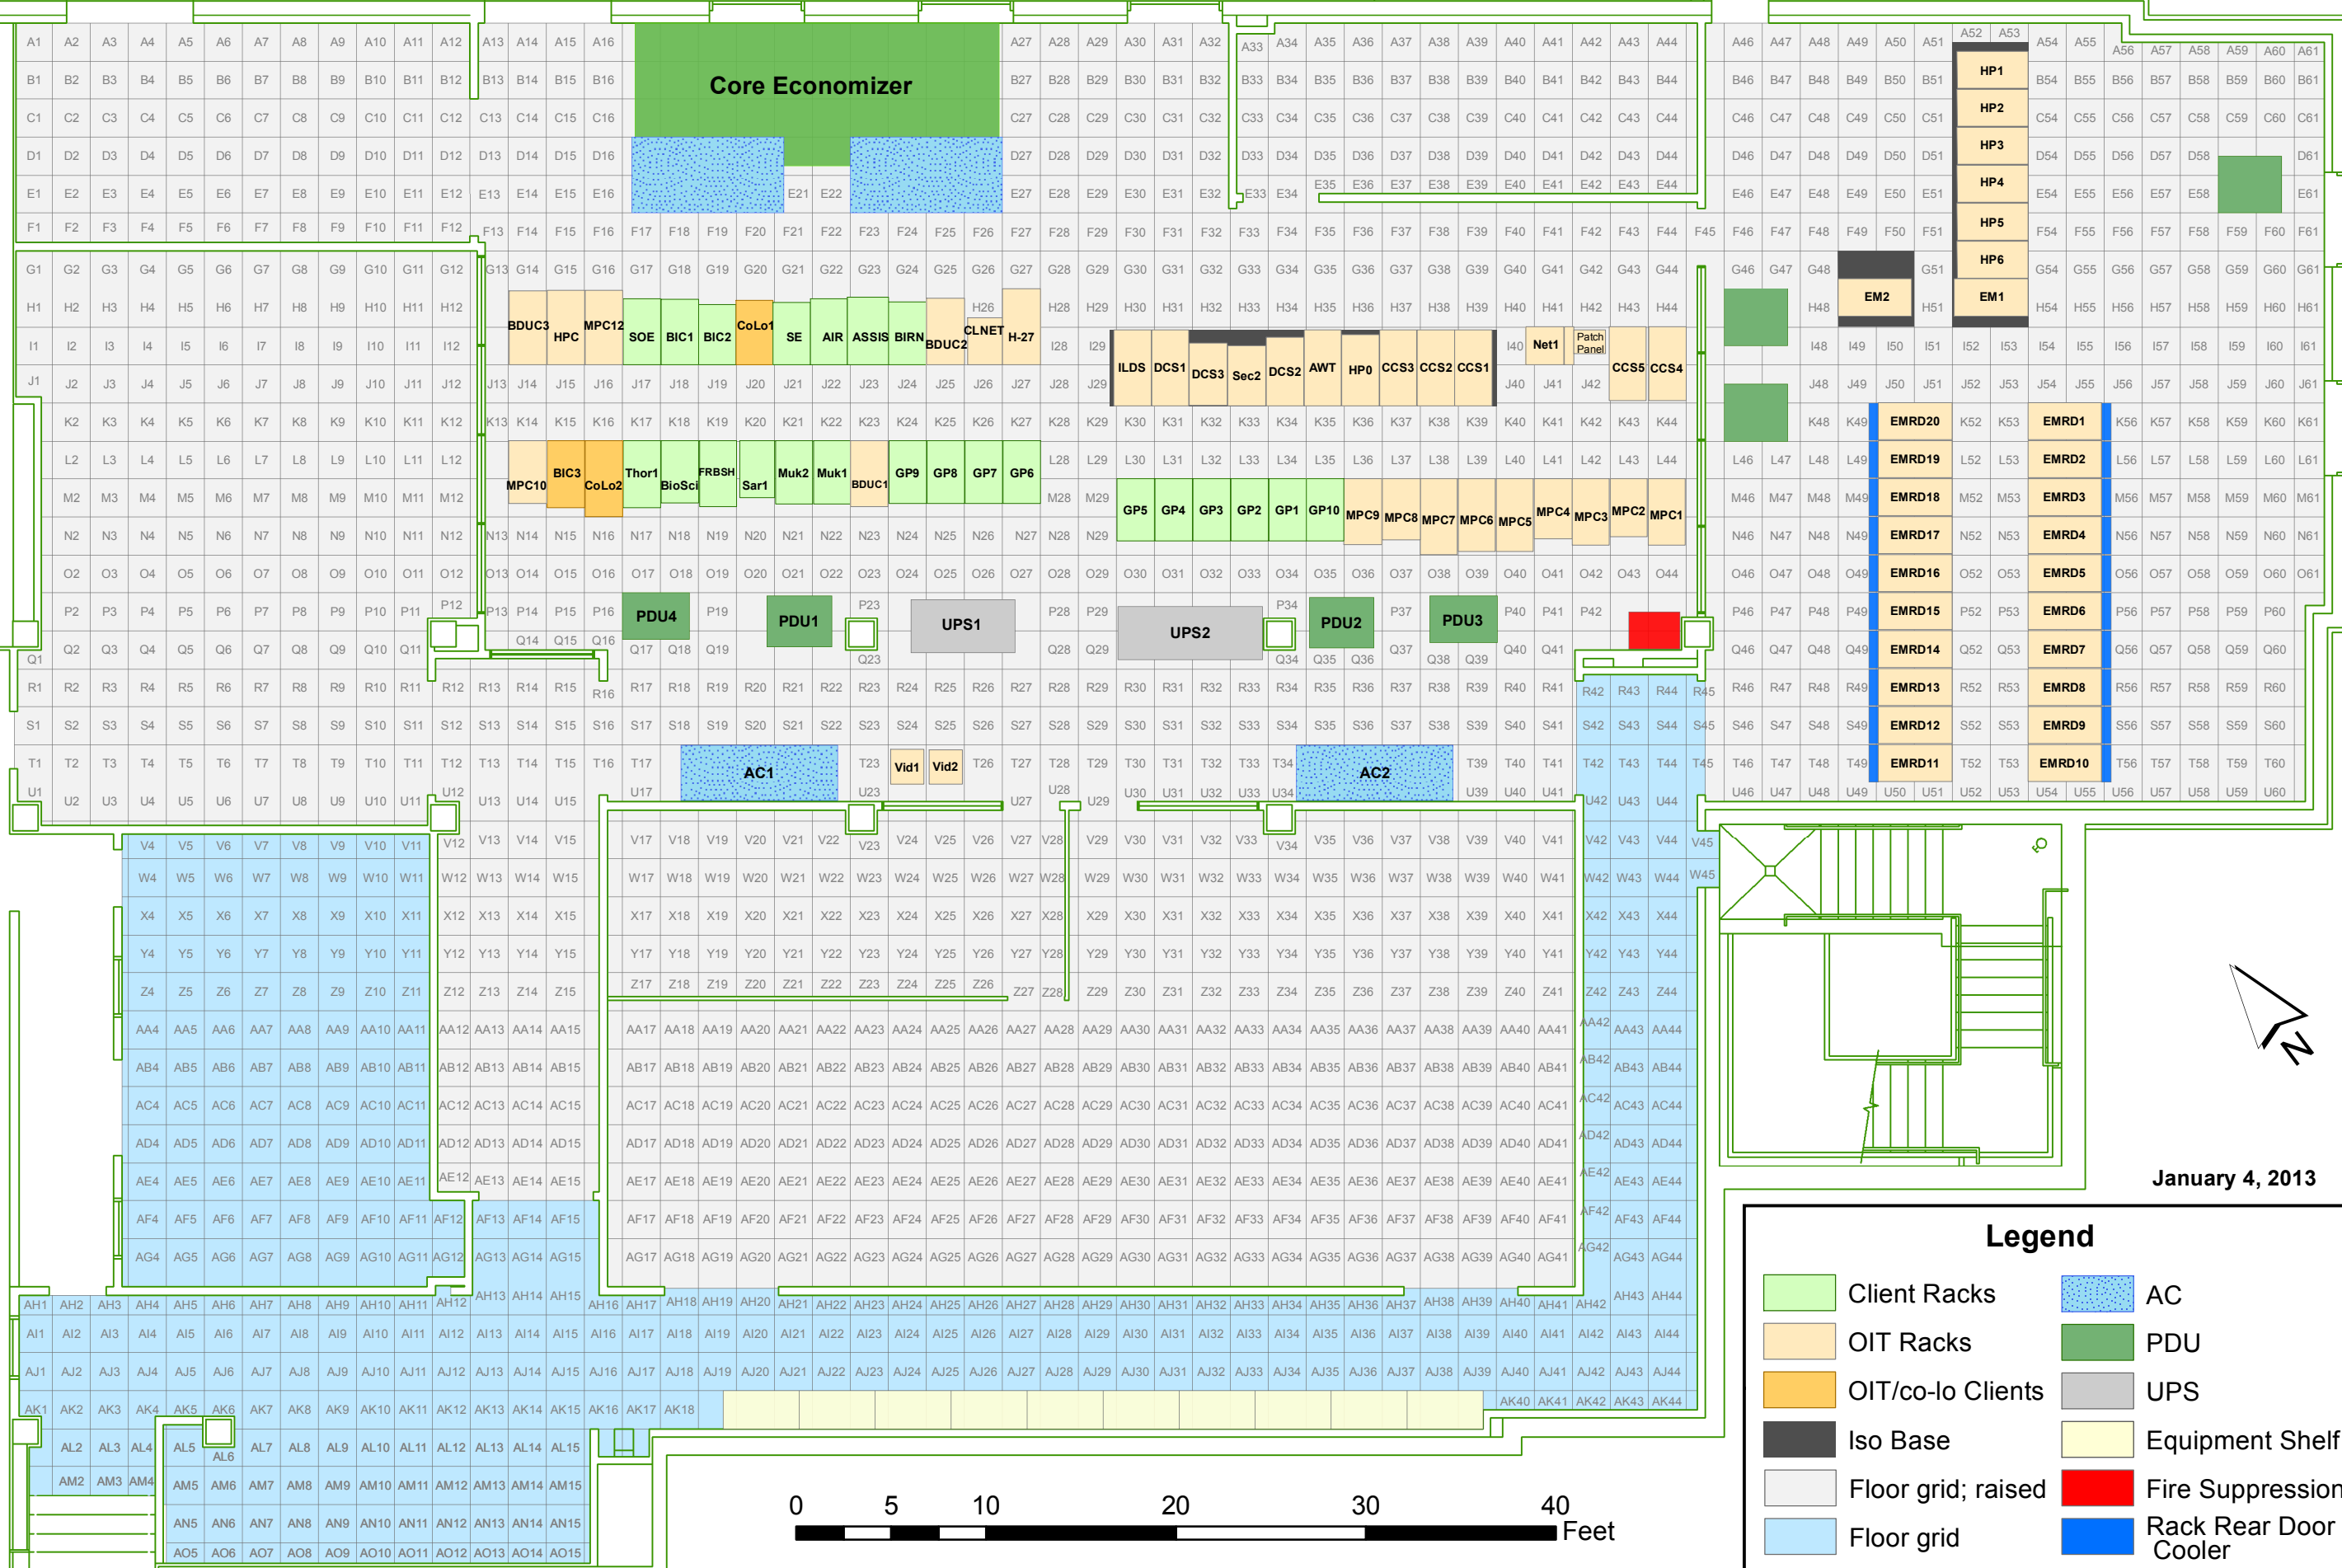

OIT Academic Data Center

January 4, 2013

Legend

| | | | |
|---|--------------------|---|-----------------------|
|  | Client Racks |  | AC |
|  | OIT Racks |  | PDU |
|  | OIT/co-Lo Clients |  | UPS |
|  | Iso Base |  | Equipment Shelf |
|  | Floor grid; raised |  | Fire Suppression |
|  | Floor grid |  | Rack Rear Door Cooler |